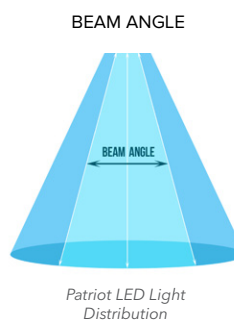

DATA SHEET: Patriot Downlight CCT and Power Tunable

The PATRIOT LED Downlight CCT and Power Tunable is SMD downlight with graceful and compact design. The spring installation and can be installed in the ceiling directly without junction box or can. Internal driver design with flexible metal tube can be covering directly. CCT and power tunable available.

Our CCT and Power Tunable lights are backed with our industry-leading 100,000-hour rated lamp life and 10-year warranty. See details below for our BAA compliant products. Contact us for pricing or more information.

PRODUCT BENEFITS

- Complete efficiency, 100-115LPW.
- Wet location, IC and airtight rated.
- 3CCT tunable 3000K+3500K+4000K or other options.
- Power tunable option.
- Internal flicker free driver.
- 0-10V dimming.
- Deep recessed light source, lower glare.
- Rated Life: 100,000 hrs.
- Limited Warranty: 5 years (10 years optional).

APPLICATIONS

Suitable for commercial and residential applications like offices, supermarkets, shops, schools, hotels, restaurants, workshop.