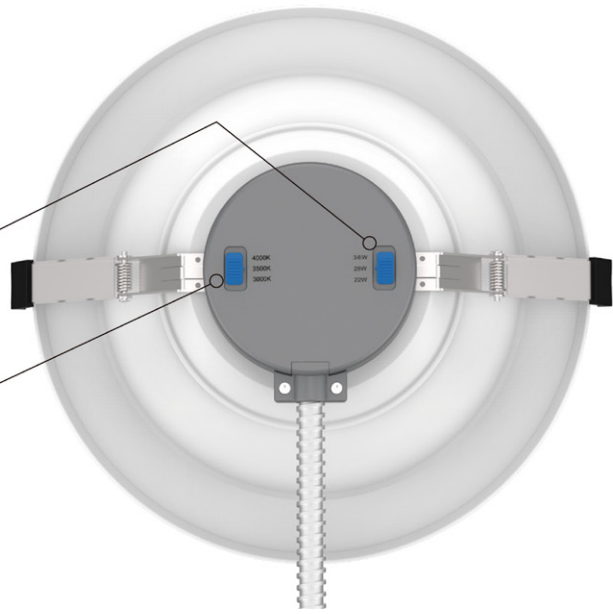

# DATA SHEET: Patriot Downlight CCT and Power Tunable

The PATRIOT LED Downlight CCT and Power Tunable is SMD downlight with graceful and compact design. The spring installation and can be installed in the ceiling directly without junction box or can. Internal driver design with flexible metal tube can be covering directly. CCT and power tunable available.

## DIMENSIONS

**100Lm/w**

9 products in 1

Power optional...

- 22W 3000K
- 22W 3500K
- 22W 4000K
- 36W 3000K
- 36W 3500K
- 36W 4000K

- 6W-8W-12W — 4"
- 8W-12W-16W — 6"
- 12W-16W-22W — 8"
- 22W-28W-36W — 10"

Deep reflector design  
Low glare