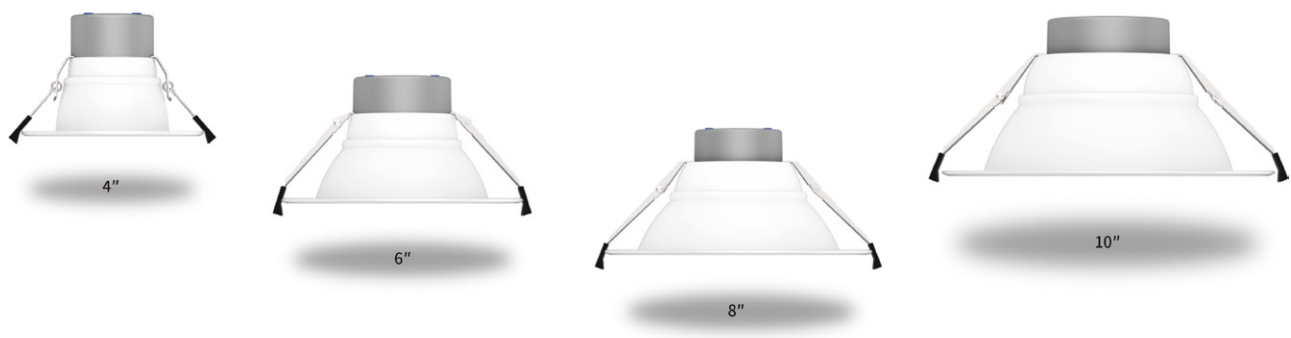

PRODUCT SPECIFICATION

Product No.	BAA/TAA Option*	Power Tunable	Size	CCT Tunable	Lumen (CRI80)	Beam Angle	Dimming	Rated Life (Hours)
PATRIOT DOWNLIGHT CCT AND POWER TUNABLE								
PT-DL254-4-12W-OAC3	Yes	6-8-12W	4"	3000K - 3500K - 4000K	540~1000lm	80°	0-10V	100,000 hrs
PT-DL254-6-16W-OAC3	Yes	8-12-16W	6"	3000K - 3500K - 4000K	760~1420lm	80°	0-10V	100,000 hrs
PT-DL254-8-22W-OAC3	Yes	12-16-22W	8"	3000K - 3500K - 4000K	1210~2350lm	90°	0-10V	100,000 hrs
PT-DL254-10-36W-OAC3	Yes	22-28-36W	10"	3000K - 3500K - 4000K	2310~3680lm	90°	0-10V	100,000 hrs

DIMENSIONS

100Lm/w

9 products in 1

Power optional...

- 22W 3000K
- 22W 3500K
- 22W 4000K
- 36W 3000K
- 36W 3500K
- 36W 4000K

- 6W-8W-12W — 4"
- 8W-12W-16W — 6"
- 12W-16W-22W — 8"
- 22W-28W-36W — 10"