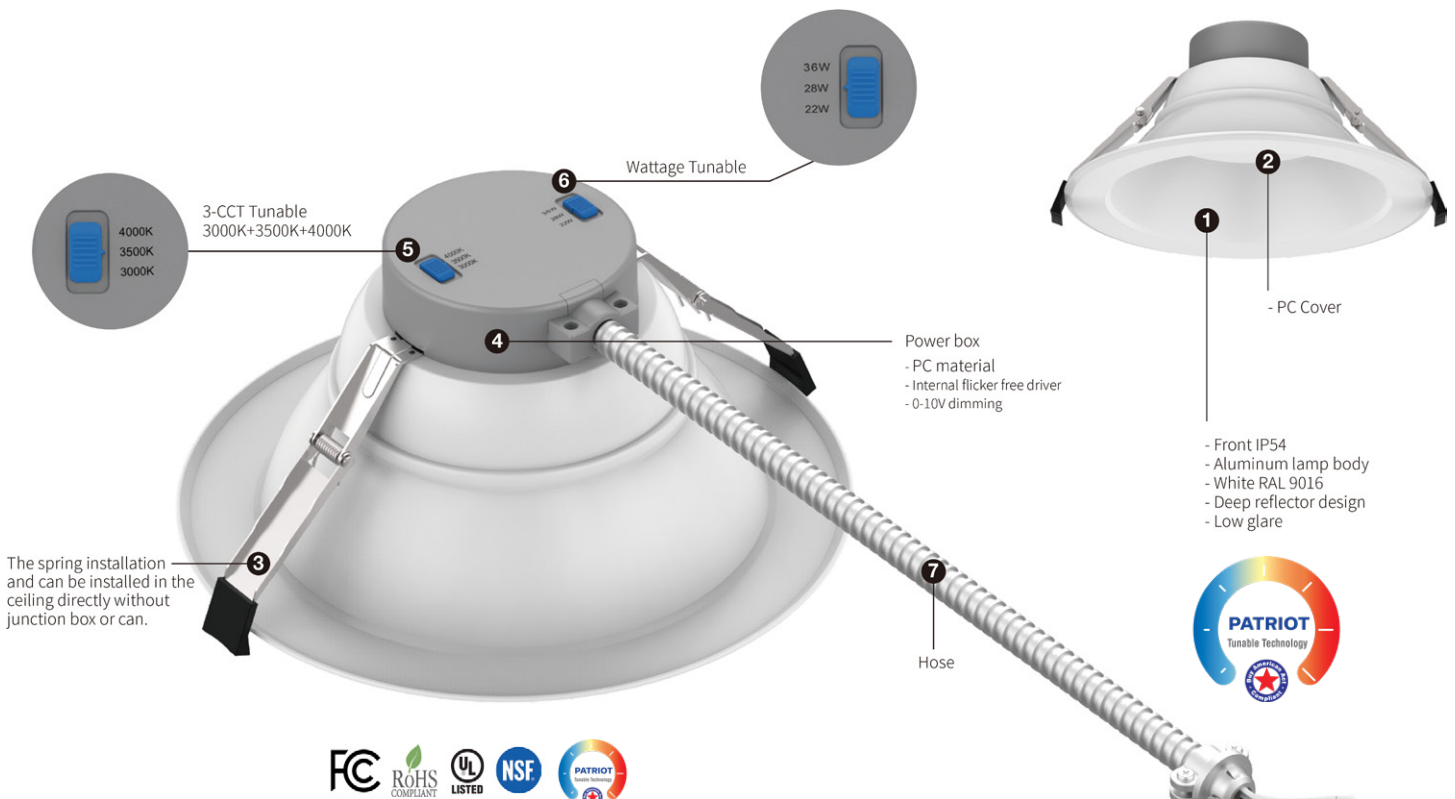

DATA SHEET: Patriot Downlight CCT and Power Tunable

The PATRIOT LED Downlight CCT and Power Tunable is SMD downlight with graceful and compact design. The spring installation and can be installed in the ceiling directly without junction box or can. Internal driver design with flexible metal tube can be covering directly. CCT and power tunable available.

Our CCT and Power Tunable lights are backed with our industry-leading 100,000-hour rated lamp life and 10-year warranty. See details below for our BAA compliant products. Contact us for pricing or more information.

PRODUCT BENEFITS

- Complete efficiency, 100-115LPW.
- Wet location, IC and airtight rated.
- 3CCT tunable 3000K+3500K+4000K or other options.
- Power tunable option.
- Internal flicker free driver.
- 0-10V dimming.
- Deep recessed light source, lower glare.
- Rated Life: 100,000 hrs.
- Limited Warranty: 5 years (10 years optional).

APPLICATIONS

Suitable for commercial and residential applications like offices, supermarkets, shops, schools, hotels, restaurants, workshop.

CAN DECREASE ENERGY USAGE BY

vs. Similar Fluorescent Lamps

WARRANTY

Our Industry-Leading 10-Year Limited Warranty Guarantees Unsurpassed Quality