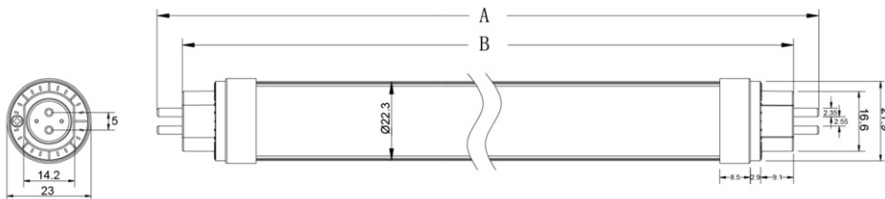

## ORDERING MODEL

PATRIOT TUBE	TUBE TYPE	LENGTH	WATTAGE	CCT
PT	DGA00		9W	
			12W	3500K
		2FT	18W	4000K
		3FT	20W	5000K
		4FT	25W	6000K
		5FT	30W	
Product Code: example				
PT-DGA00-209WT-G5-T				

\*Remarks: 3000K ,4000K available,Only change "W" to "N", "L" in Model No.

## PHYSICAL DATA

Product No.	Length	Size(mm)	Carton Size(cm)	GW/25PCS	Certification
<b>PATRIOT T5 HO LED Tube</b>					
PT-DGA00-209WT-G5-T	2FT	Φ22*L548	L61*W22*H22	5.3kg	UL, cUL, DLC V4.2 and Lighting Facts
PT-DGA00-312WT-G5-T	3FT	Φ22*L848	L61*W22*H22	6.4kg	UL, cUL, DLC V4.2 and Lighting Facts
PT-DGA00-412WT-G5-T	4FT	Φ22*L1148	L121*W22*H22	8.7kg	UL, cUL, DLC V4.2 and Lighting Facts
PT-DGA00-418WT-G5-T	4FT	Φ22*L1148	L121*W22*H22	8.7kg	UL, cUL, DLC V4.2 and Lighting Facts
PT-DGA00-420WT-G5-T	4FT	Φ22*L1148	L121*W22*H22	8.7kg	UL, cUL, DLC V4.2 and Lighting Facts
PT-DGA00-520WT-G5-T	5FT	Φ22*L1448	L151*W22*H22	11.1kg	UL, cUL, DLC V4.2 and Lighting Facts
PT-DGA00-525WT-G5-T	5FT	Φ22*L1448	L151*W22*H22	11.1kg	UL, cUL, DLC V4.2 and Lighting Facts
PT-DGA00-530WT-G5-T	5FT	Φ22*L1448	L151*W22*H22	11.1kg	UL, cUL, DLC V4.2 and Lighting Facts

## DRAWING OF PRODUCTS

	2feet	3feet	4feet	5feet
	548mm	848mm	1148mm	1448mm
A	562mm	862mm	1162mm	1462mm
B	548mm	848mm	1148mm	1448mm

**PACKAGE**

**WIRING DRAWINGS**