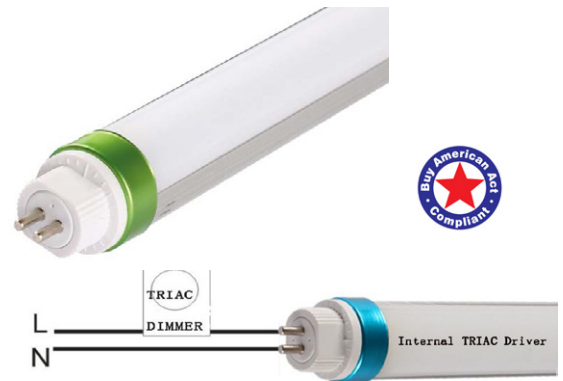

# DATA SHEET: T5 HO LED Tube (TRIAC Dimmable, Internal Driver)

Patriot T5 HO LED tubes offer substantial energy savings over standard fluorescent T5 HO lamps. Warehouses and distribution centers can expect a 50% cut in their power bill! The cool thing is that you will have the same delivered lumen output. These lamps meet all safety regulations for food service applications and are the #1 choice for economically switching to LED. Proudly assembled in USA. Buy American Act (BAA) Compliant.

Our T5 HO LED tubes are ballast ready for easy installation and are backed with our industry-leading 100,000-hour rated lamp life and 10-year warranty. See Ordering Model table below for our BAA compliant products. Contact us for pricing or more information.

## PRODUCT FEATURES

- Built-in driver / Internal driver.
- Pretty and elegant appearance, patented product.
- Directly install on the existing T5 fixture.
- Triac Dimming 120-277V.
- G5 fixed or rotatable end cap is available.
- 6063 Aluminum housing, PC cover, long lifespan.
- Mainly used in factories, supermarkets, carparks, hospitals and schools.
- Rated Life: 100,000 hrs.
- Limited Warranty: 5 year (10 year optional).