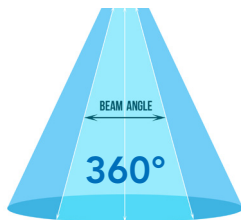

### BEAM ANGLE

Patriot LED Light Distribution