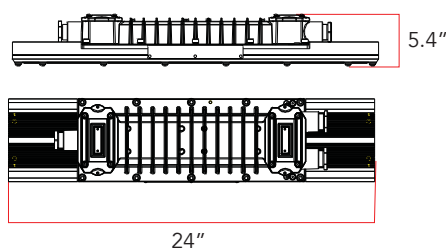

DIMENSIONS

CERTIFICATIONS & RATINGS

- NEMA 4X, IP66
 - UL1598/UL1589A/UL844
 - CSA C22.2 No. 137/No.250.0
 - IECEx
 - ATEX
 - L70
- Class I, Division 2, Groups A,B,C,D
Class I, Division 2, Groups F,G
Class III