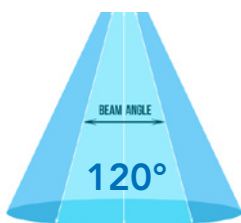

BEAM ANGLE

Patriot LED Light Distribution