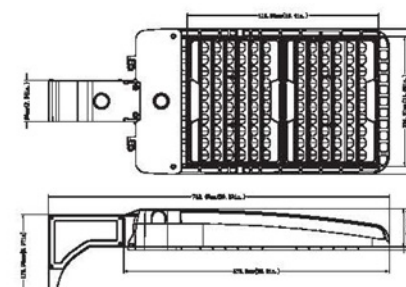

AL150W27V50KDT3

Luminous Intensity Distribution Curve

Illuminance at a Distance

AL300W48V50KDT3

Luminous Intensity Distribution Curve

Illuminance at a Distance

DIMENSIONS

unit: inch/mm

70W&105W (Wall Mount)

150W&200W (Wall Mount)

250W&300W (Wall Mount)

70W&105W (pole Mount)

150W&200W (pole Mount)

250W&300W (pole Mount)

70W&105W (Slipfitter Mount)

150W&200W (Slipfitter Mount)