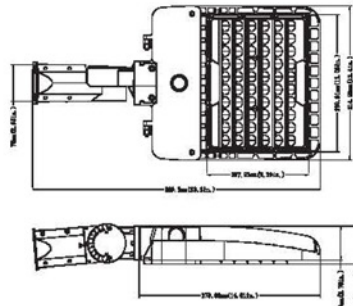

Arm Mount (4" and 5" Square and Round poles)
Standard versatile mounting arm is simple to install and can be used with existing poles for retrofit installations.

Slipfitter Mount
An optional cast aluminum mast arm adapter secures fixture head to nominal 2"(2-3/8"O.D. pipe size) horizontal steel tenon arm.

AL150W27V50KDT3

Luminous Intensity Distribution Curve

Illuminance at a Distance

AL300W48V50KDT3

Luminous Intensity Distribution Curve

Illuminance at a Distance

DIMENSIONS

unit: inch/mm

70W&105W (Wall Mount)

150W&200W (Wall Mount)

250W&300W (Wall Mount)

70W&105W (pole Mount)

150W&200W (pole Mount)

250W&300W (pole Mount)

70W&105W (Slipfitter Mount)

150W&200W (Slipfitter Mount)