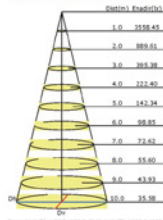

Wall Mount
Wall Mount is easy to install for direct wall mounting with 1/2" conduit wiring or standard J-box mounting

OPTICAL SYSTEM

AL105W27V50KDT3

Luminous Intensity Distribution Curve

Illuminance at a Distance

AL150W27V50KDT3

Luminous Intensity Distribution Curve

Illuminance at a Distance

AL300W48V50KDT3

Luminous Intensity Distribution Curve

Illuminance at a Distance

DIMENSIONS

unit: inch/mm