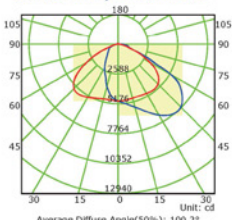

AL150W27V50KDT3

Luminous Intensity Distribution Curve

Illuminance at a Distance

AL300W48V50KDT3

Luminous Intensity Distribution Curve

Illuminance at a Distance

DIMENSIONS

unit: inch/mm