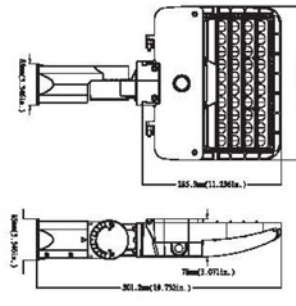

MOUNTING OPTIONS

- Standard versatile mounting arm accommodates multiple drilling patterns as well as square and round poles.
- Wall Mount available for direct wall mounting and J-box mounting .
- Optional for cast aluminum slipfitter mounting adapter (Compatible with more MESTER mounting adaptors such as Tenon, suits for various application).

Arm Mount (4" and 5" Square and Round poles)
Standard versatile mounting arm is simple to install and can be used with existing poles for retrofit installations.

Slipfitter Mount
An optional cast aluminum mast arm adapter secures fixture head to nominal 2"(2-3/8"O.D. pipe size) horizontal steel tenon arm.

AL150W27V50KDT3

Luminous Intensity Distribution Curve

Illuminance at a Distance

AL300W48V50KDT3

Luminous Intensity Distribution Curve

Illuminance at a Distance

DIMENSIONS

unit: inch/mm

70W&105W (Wall Mount)

150W&200W (Wall Mount)

250W&300W (Wall Mount)

70W&105W (pole Mount)

150W&200W (pole Mount)

250W&300W (pole Mount)

70W&105W (Slipfitter Mount)

150W&200W (Slipfitter Mount)