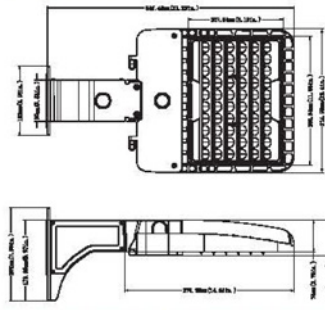

Arm Mount (4" and 5" Square and Round poles)
Standard versatile mounting arm is simple to install and can be used with existing poles for retrofit installations.

Slipfitter Mount
An optional cast aluminum mast arm adapter secures fixture head to nominal 2"(2-3/8"O.D. pipe size) horizontal steel tenon arm.

Wall Mount
Wall Mount is easy to install for direct wall mounting with 1/2" conduit wiring or standard J-box mounting

OPTICAL SYSTEM

AL105W27V50KDT3

Luminous Intensity Distribution Curve

Illuminance at a Distance

AL150W27V50KDT3

Luminous Intensity Distribution Curve

Illuminance at a Distance

AL300W48V50KDT3

Luminous Intensity Distribution Curve

Illuminance at a Distance

DIMENSIONS

unit: inch/mm

70W&105W (Wall Mount)

150W&200W (Wall Mount)

250W&300W (Wall Mount)

70W&105W (pole Mount)

150W&200W (pole Mount)

250W&300W (pole Mount)

70W&105W (Slipfitter Mount)

150W&200W (Slipfitter Mount)