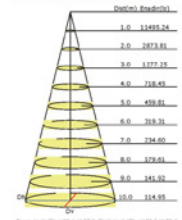

AL150W27V50KDT3

Luminous Intensity Distribution Curve

Illuminance at a Distance

AL300W48V50KDT3

Luminous Intensity Distribution Curve

Illuminance at a Distance

DIMENSIONS

unit: inch/mm