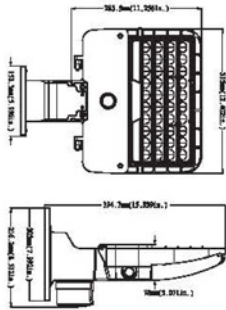

Arm Mount (4" and 5" Square and Round poles)
Standard versatile mounting arm is simple to install and can be used with existing poles for retrofit installations.

Slipfitter Mount
An optional cast aluminum mast arm adapter secures fixture head to nominal 2"(2-3/8"O.D. pipe size) horizontal steel tenon arm.

Wall Mount
Wall Mount is easy to install for direct wall mounting with 1/2" conduit wiring or standard J-box mounting

OPTICAL SYSTEM

AL105W27V50KDT3

Luminous Intensity Distribution Curve

Illuminance at a Distance

AL150W27V50KDT3

Luminous Intensity Distribution Curve

Illuminance at a Distance

AL300W48V50KDT3

Luminous Intensity Distribution Curve

Illuminance at a Distance

DIMENSIONS

unit: inch/mm

70W&105W (Wall Mount)

150W&200W (Wall Mount)

250W&300W (Wall Mount)

70W&105W (pole Mount)

150W&200W (pole Mount)

250W&300W (pole Mount)

70W&105W (Slipfitter Mount)

150W&200W (Slipfitter Mount)