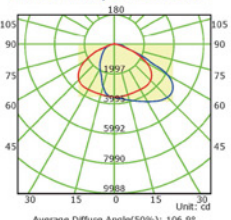

OPTICAL SYSTEM

AL105W27V50KDT3

Luminous Intensity Distribution Curve