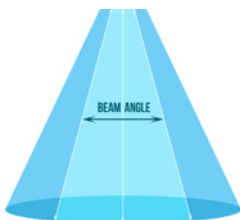

BEAM ANGLE

Patriot LED Light Distribution