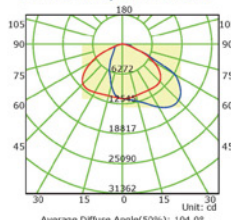

AL150W27V50KDT3

Luminous Intensity Distribution Curve

Illuminance at a Distance

AL300W48V50KDT3

Luminous Intensity Distribution Curve

Illuminance at a Distance

DIMENSIONS

unit: inch/mm