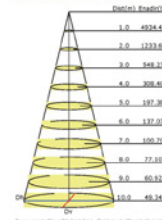

Wall Mount
Wall Mount is easy to install for direct wall mounting with 1/2" conduit wiring or standard J-box mounting

OPTICAL SYSTEM

AL105W27V50KDT3

Luminous Intensity Distribution Curve

Illuminance at a Distance

AL150W27V50KDT3

Luminous Intensity Distribution Curve

Illuminance at a Distance

AL300W48V50KDT3

Luminous Intensity Distribution Curve

Illuminance at a Distance

DIMENSIONS

unit: inch/mm