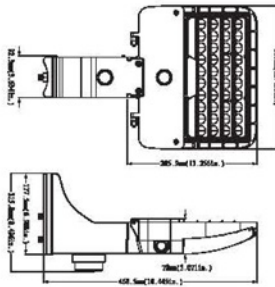

Arm Mount (4" and 5" Square and Round poles)
Standard versatile mounting arm is simple to install and can be used with existing poles for retrofit installations.

Slipfitter Mount
An optional cast aluminum mast arm adapter secures fixture head to nominal 2"(2-3/8"O.D. pipe size) horizontal steel tenon arm.

AL150W27V50KDT3

Luminous Intensity Distribution Curve

Illuminance at a Distance

AL300W48V50KDT3

Luminous Intensity Distribution Curve

Illuminance at a Distance

DIMENSIONS

unit: inch/mm

70W&105W (Wall Mount)

150W&200W (Wall Mount)

250W&300W (Wall Mount)

70W&105W (pole Mount)

150W&200W (pole Mount)

250W&300W (pole Mount)

70W&105W (Slipfitter Mount)

150W&200W (Slipfitter Mount)