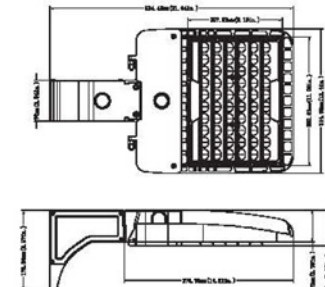

Arm Mount (4" and 5" Square and Round poles)
Standard versatile mounting arm is simple to install and can be used with existing poles for retrofit installations.

Slipfitter Mount
An optional cast aluminum mast arm adapter secures fixture head to nominal 2"(2-3/8"O.D. pipe size) horizontal steel tenon arm.

AL150W27V50KDT3

Luminous Intensity Distribution Curve

Illuminance at a Distance

AL300W48V50KDT3

Luminous Intensity Distribution Curve

Illuminance at a Distance

DIMENSIONS

unit: inch/mm

70W&105W (Wall Mount)

150W&200W (Wall Mount)

250W&300W (Wall Mount)

70W&105W (pole Mount)

150W&200W (pole Mount)

250W&300W (pole Mount)

70W&105W (Slipfitter Mount)

150W&200W (Slipfitter Mount)