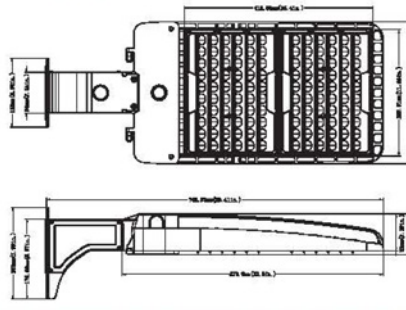

Arm Mount (4" and 5" Square and Round poles)
Standard versatile mounting arm is simple to install and can be used with existing poles for retrofit installations.

Slipfitter Mount
An optional cast aluminum mast arm adapter secures fixture head to nominal 2"(2-3/8"O.D. pipe size) horizontal steel tenon arm.

Wall Mount
Wall Mount is easy to install for direct wall mounting with 1/2" conduit wiring or standard J-box mounting

OPTICAL SYSTEM

AL105W27V50KDT3

Luminous Intensity Distribution Curve

Illuminance at a Distance

AL150W27V50KDT3

Luminous Intensity Distribution Curve

Illuminance at a Distance

AL300W48V50KDT3

Luminous Intensity Distribution Curve

Illuminance at a Distance

DIMENSIONS

unit: inch/mm

70W&105W (Wall Mount)

150W&200W (Wall Mount)

250W&300W (Wall Mount)

70W&105W (pole Mount)

150W&200W (pole Mount)

250W&300W (pole Mount)

70W&105W (Slipfitter Mount)

150W&200W (Slipfitter Mount)