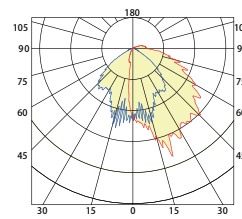

PHOTOMETRICS

Clear Lens