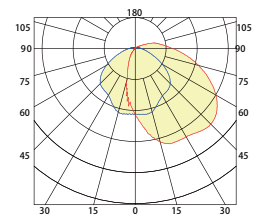

DIMENSION

unit: inch/mm

PHOTOMETRICS

Clear Lens

Frosted Lens

DLC Model NO.

SYSTEM WATTS	VOLTAGE	CCT	LENS	DLC NO.	DLC Classification
17W	120-277V	4000K	Clear Lens	PT-WM17W27V40KYY	Standard
		5000K	Clear Lens	PT-WM17W27V50KYY	Standard
		3000K	Frosted Lens	PT-WM17W27V30K[BDW][BlankP1P2]F	Standard
		3500K	Frosted Lens	PT-WM17W27V35K[BDW][BlankP1P2]F	Standard
		4000K	Frosted Lens	PT-WM17W27V40K[BDW][BlankP1P2]F	Standard
		5000K	Frosted Lens	PT-WM17W27V50K[BDW][BlankP1P2]F	Standard
25W	120-277V	4000K	Clear Lens	PT-WM25W27V40KYY	Standard
		5000K	Clear Lens	PT-WM25W27V50KYY	Standard
		3000K	Frosted Lens	PT-WM25W27V30K[BDW][BlankP1P2]F	Standard
		3500K	Frosted Lens	PT-WM25W27V35K[BDW][BlankP1P2]F	Standard
		4000K	Frosted Lens	PT-WM25W27V40K[BDW][BlankP1P2]F	Standard
		5000K	Frosted Lens	PT-WM25W27V50K[BDW][BlankP1P2]F	Standard