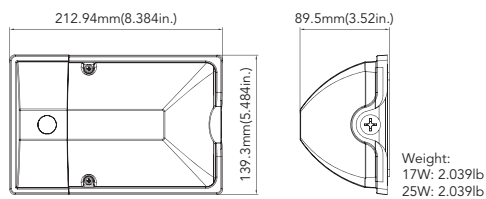

DIMENSION

unit: inch/mm

PHOTOMETRICS

Clear Lens

Frosted Lens

DLC Model NO.

SYSTEM WATTS	VOLTAGE	CCT	LENS	DLC NO.	DLC Classification
17W	120-277V	4000K	Clear Lens	PT-WM17W27V40KYY	Standard
		5000K	Clear Lens	PT-WM17W27V50KYY	Standard
		3000K	Frosted Lens	PT-WM17W27V30K[BDW][BlankP1P2]F	Standard
		3500K	Frosted Lens	PT-WM17W27V35K[BDW][BlankP1P2]F	Standard
		4000K	Frosted Lens	PT-WM17W27V40K[BDW][BlankP1P2]F	Standard
		5000K	Frosted Lens	PT-WM17W27V50K[BDW][BlankP1P2]F	Standard
25W	120-277V	4000K	Clear Lens	PT-WM25W27V40KYY	Standard
		5000K	Clear Lens	PT-WM25W27V50KYY	Standard
		3000K	Frosted Lens	PT-WM25W27V30K[BDW][BlankP1P2]F	Standard
		3500K	Frosted Lens	PT-WM25W27V35K[BDW][BlankP1P2]F	Standard
		4000K	Frosted Lens	PT-WM25W27V40K[BDW][BlankP1P2]F	Standard
		5000K	Frosted Lens	PT-WM25W27V50K[BDW][BlankP1P2]F	Standard