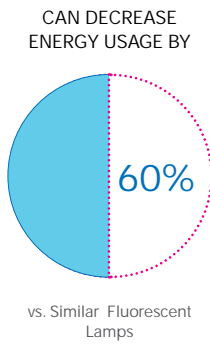

DATA SHEET

WWW.CRO...M...h...R...MaHhab...W...M...

WARRANTY

Our Industry-Leading 10-Year Limited Warranty Guarantees Unsurpassed Quality