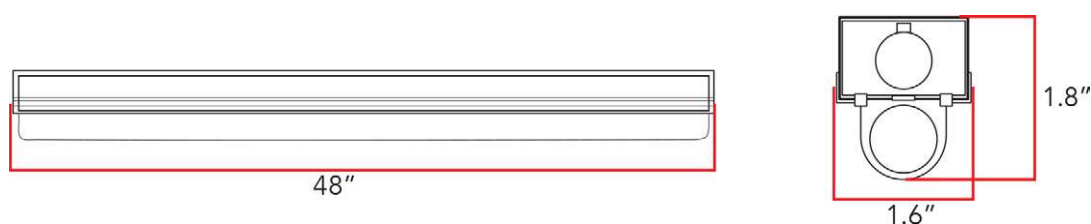

PRODUCT SPECIFICATION

Product No.	BAA/TAA Option*	Rated Lamp Wattage	Input Voltage	Color Temp (K)	Rated Lumens	Rated Efficacy	CRI	Rated Life (Hours)	Operating Temp. (°F)	Power Factor
2FT LED MINI STRIP LIGHT										
PT-MSTP4D-22W-XX	Yes	22W	120V-277V, 50/60 Hz	3500K/4000K/5000K	3140	>130	>80	100,000	-20°C to 50°C	> 0.99

PHYSICAL DATA

Product No.	Lens	Material Usage	Environment	Certification
2FT LED MINI STRIP LIGHT				
PT-MSTP4D-22W-XX	Acrylic Drop Lens	RoHS Compliant; no mercury	Dry & Damp	DLC V4.2, UL, cUL and Lighting Facts

DIMENSIONS