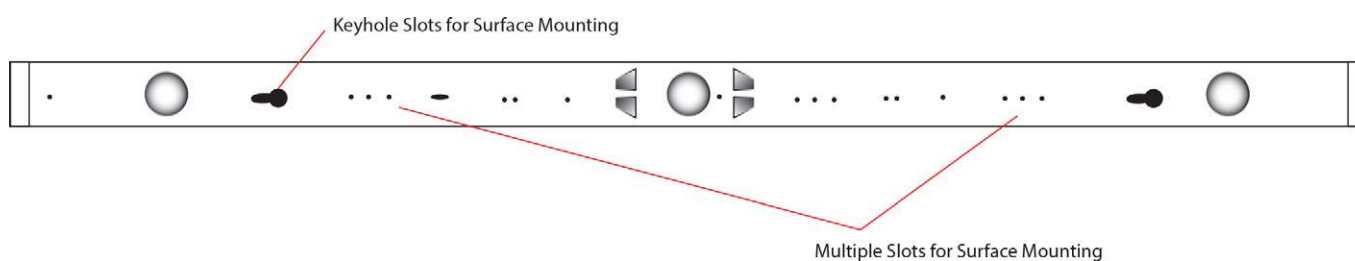

MOUNTING OPTIONS