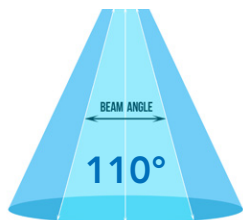

BEAM ANGLE

Patriot LED Light Distribution

CAN DECREASE ENERGY USAGE BY

vs. Similar Fluorescent Lamps

WARRANTY

Our Industry-Leading 10-Year Limited Warranty Guarantees Unsurpassed Quality

TECHNICAL DATA

- CCT: 4000K-5000K
- Color Rendering Index (CRI): >80
- Operation Temperature: -30°C to 45°C
- Efficiency with ballast: 140LPW
- Universal voltage: 120V-277V/200-480V applications
- Input Frequency: 50/60Hz
- High power factor: .90
- Driver: Mean Well HBG Driver or SOSEN Power
- Housing: Aluminum/PC