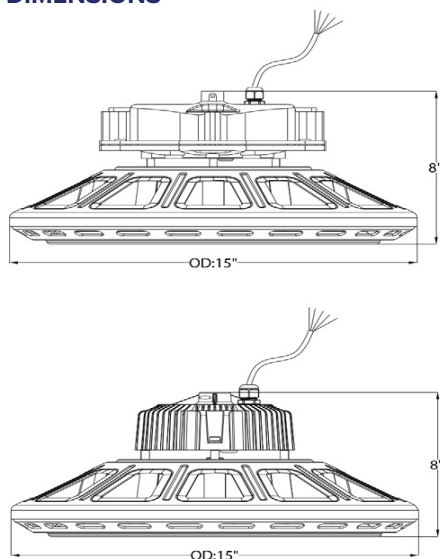

PHYSICAL DATA

Product No.	Material Usage	Housing	Environment	Driver	Certification
PATRIOT LED UFO HIGH BAY TYPE A					
PT-U80W BDZ	RoHS Compliant; no mercury	Die-cast aluminum	Dry & Damp	Mean Well HBG Driver or SOSEN Power	DLC V4.2, UL, cUL and Lighting Facts
PT-U100W BDZ	RoHS Compliant; no mercury	Die-cast aluminum	Dry & Damp	Mean Well HBG Driver or SOSEN Power	DLC V4.2, UL, cUL and Lighting Facts
PT-U150W BDZ	RoHS Compliant; no mercury	Die-cast aluminum	Dry & Damp	Mean Well HBG Driver or SOSEN Power	DLC V4.2, UL, cUL and Lighting Facts
PT-U200W BDZ	RoHS Compliant; no mercury	Die-cast aluminum	Dry & Damp	Mean Well HBG Driver or SOSEN Power	DLC V4.2, UL, cUL and Lighting Facts
PT-U240W BDZ	RoHS Compliant; no mercury	Die-cast aluminum	Dry & Damp	Mean Well HBG Driver or SOSEN Power	DLC V4.2, UL, cUL and Lighting Facts

DIMENSIONS

MOUNTING

Hook ring type

Angle changeable holder type

Hook clamp type

TYPE A: HOOK MOUNT

TYPE B: RING MOUNT

TYPE C: POLE MOUNT