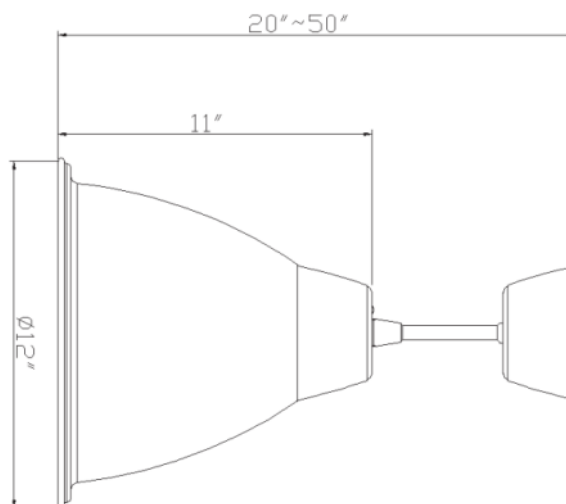

Axis LED Group: 2953 N Honore St. Chicago, IL 60657

Phone: 240.510.5712 Web: www.patriotledtubes.com Web: alg-usa.com

Rvs: 1.19.18
Pg. 1 of 2

PRODUCT SPECIFICATION

ITEM	SPECIFICATION	
GENERAL PERFORMANCE	Model No.	PT-P20W PT-P30W PT-P40W
	Power Consumption	20W 30W 40W
	Lumens	2000 2500 3000
	Size(inch)	12" 12" 12"
	CRI	> 80
	Color Temp	3000K, 4000K,5000K,5700K
ELECTRICAL	InPut Voltage	AC100-277V 50/60Hz
	PFC	> 0.95
	Operation Temp	-20°C to 45°C
	Driver	High efficiency driver
	Frequency	50/60Hz
	Viewing Angle	80 degree
	Power Efficiency	≥90%
CERTIFICATION	Certification	UL, CUL
	Life Span	50,000 hours
	Housing	Aluminum
	Warranty	5 Years/10 Years Option

DIMENSION

Axis LED Group: 2953 N Honore St. Chicago, IL 60657

Phone: 240.510.5712 Web: www.patriotledtubes.com Web: alg-usa.com

Rvs: 1.19.18
Pg. 2 of 2