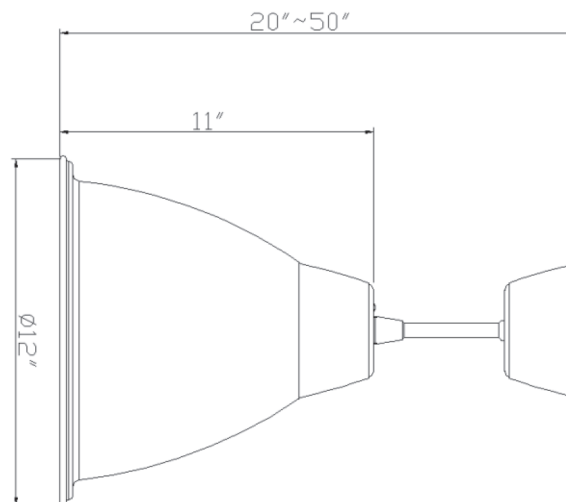

Axis LED Group: 2953 N Honore St. Chicago, IL 60657

Phone: 240.510.5712 Web: www.patriotledtubes.com Web: alg-usa.com

Rvs: 1.19.18
Pg. 1 of 2

PRODUCT SPECIFICATION

ITEM	SPECIFICATION	
GENERAL PERFORMANCE	Model No.	PT-P20W PT-P30W PT-P40W
	Power Consumption	20W 30W 40W
	Lumens	2000 2500 3000
	Size(inch)	12" 12" 12"
	CRI	> 80
	Color Temp	3000K, 4000K,5000K,5700K
ELECTRICAL	InPut Voltage	AC100-277V 50/60Hz
	PFC	> 0.95
	Operation Temp	-20°C to 45°C
	Driver	High efficiency driver
	Frequency	50/60Hz
	Viewing Angle	80 degree
	Power Efficiency	≥90%
CERTIFICATION	Certification	UL, CUL
	Life Span	50,000 hours
	Housing	Aluminum
	Warranty	5 Years/10 Years Option

DIMENSION

Axis LED Group: 2953 N Honore St. Chicago, IL 60657

Phone: 240.510.5712 Web: www.patriotledtubes.com Web: alg-usa.com

Rvs: 1.19.18
Pg. 2 of 2